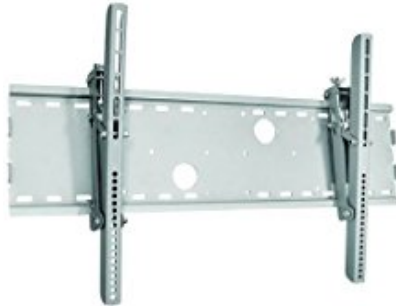

SILVER TILT/TILTING WALL MOUNT BRACKET FOR ELEMENT FLX-3710 LCD HDTV TV/TELEVISION

SILVER TILT/TILTING WALL MOUNT BRACKET FOR ELEMENT FLX-3710 LCD HDTV TV/TELEVISION

Are you searching for a better product that carries a lot of recommendation from the net viewers? If so, this particular Silver Tilt/Tilting Wall Mount Bracket for Element FLX-3710 LCD HDTV TV/Television could be worth to take into account. It is on the list of top notch releases from reputable brand, where it's received a large number of impressive reviews many times. This hot product receives a decent 0 product rating, of which reveal the product respectable feedback.

SILVER TILT/TILTING WALL MOUNT BRACKET FOR ELEMENT FLX-3710 LCD HDTV TV/TELEVISION

[ON SALE] BUY SILVER TILT/TILTING WALL MOUNT BRACKET FOR ELEMENT FLX-3710 LCD HDTV TV/TELEVISION

<http://arctic-adventure.us/buy/B0019D2RHQ>

[ON SALE] DISCOUNT SILVER TILT/TILTING WALL MOUNT BRACKET FOR ELEMENT FLX-3710 LCD HDTV TV/TELEVISION

<http://arctic-adventure.us/buy/B0019D2RHQ>

[ON SALE] HOT SILVER TILT/TILTING WALL MOUNT BRACKET FOR ELEMENT FLX-3710 LCD HDTV TV/TELEVISION

<http://arctic-adventure.us/buy/B0019D2RHQ>

[ON SALE] TOP SILVER TILT/TILTING WALL MOUNT BRACKET FOR ELEMENT FLX-3710 LCD HDTV TV/TELEVISION

<http://arctic-adventure.us/buy/B0019D2RHQ>

[ON SALE] BEST SILVER TILT/TILTING WALL MOUNT BRACKET FOR ELEMENT FLX-3710 LCD HDTV TV/TELEVISION