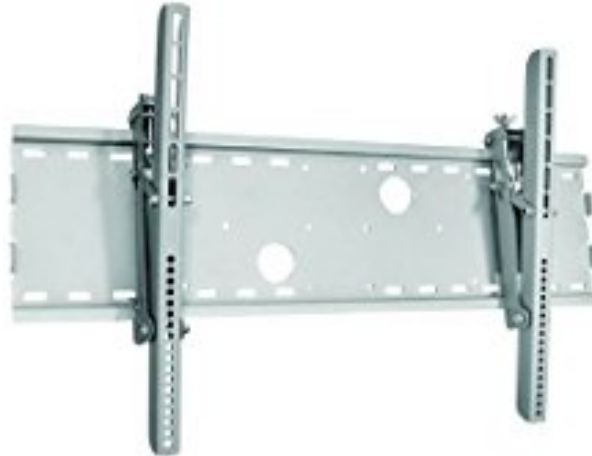

SILVER TILT/TILTING WALL MOUNT BRACKET FOR ELEMENT FLX-3710 LCD HDTV TV/TELEVISION

SILVER TILT/TILTING WALL MOUNT BRACKET FOR ELEMENT FLX-3710 LCD HDTV TV/TELEVISION

Are you searching for a better product that carries a lot of recommendation from the net viewers? If so, this particular Silver Tilt/Tilting Wall Mount Bracket for Element FLX-3710 LCD HDTV TV/Television could be worth to take into account. It is on the list of top notch releases from reputable brand, where it's received a large number of impressive reviews many times. This hot product receives a decent 0 product rating, of which reveal the product respectable feedback.

SILVER TILT/TILTING WALL MOUNT BRACKET FOR ELEMENT FLX-3710 LCD HDTV TV/TELEVISION

[ON SALE] BUY SILVER TILT/TILTING WALL MOUNT BRACKET FOR ELEMENT FLX-3710 LCD HDTV TV/TELEVISION

<http://arctic-adventure.us/buy/B0019D2RHQ>

[ON SALE] DISCOUNT SILVER TILT/TILTING WALL MOUNT BRACKET FOR ELEMENT FLX-3710 LCD HDTV TV/TELEVISION

<http://arctic-adventure.us/buy/B0019D2RHQ>

[ON SALE] HOT SILVER TILT/TILTING WALL MOUNT BRACKET FOR ELEMENT FLX-3710 LCD HDTV TV/TELEVISION

<http://arctic-adventure.us/buy/B0019D2RHQ>

[ON SALE] TOP SILVER TILT/TILTING WALL MOUNT BRACKET FOR ELEMENT FLX-3710 LCD HDTV TV/TELEVISION

<http://arctic-adventure.us/buy/B0019D2RHQ>

[ON SALE] BEST SILVER TILT/TILTING WALL MOUNT BRACKET FOR ELEMENT FLX-3710 LCD HDTV TV/TELEVISION