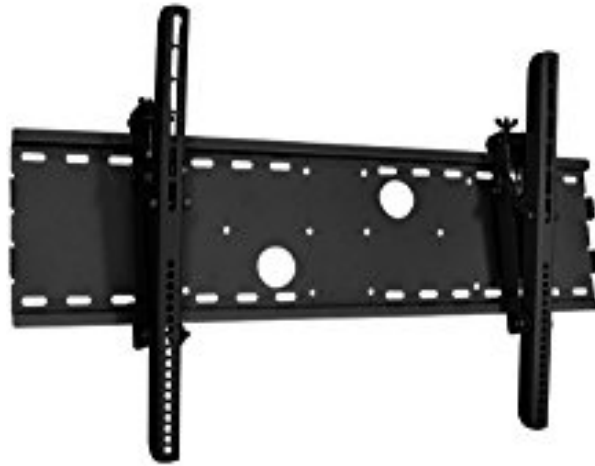

# BLACK ADJUSTABLE TILT/TILTING WALL MOUNT BRACKET FOR APEX LD4088 40' INCH LCD HDTV TV TELEVISION

## BLACK ADJUSTABLE TILT/TILTING WALL MOUNT BRACKET FOR APEX LD4088 40' INCH LCD HDTV TV TELEVISION

Browse for this innovative Black Adjustable Tilt/Tilting Wall Mount Bracket for Apex LD4088 40' Inch LCD HDTV TV Television, brought by reputable brand, this should be one of the recommended product that hold a comfortable 4.8 rating by their loyal audiences. It's pinned among the top reviewed item, depending on it repute positive rankings.

## **BLACK ADJUSTABLE TILT/TILTING WALL MOUNT BRACKET FOR APEX LD4088 40' INCH LCD HDTV TV TELEVISION**

**[ON SALE] BUY BLACK ADJUSTABLE TILT/TILTING WALL MOUNT BRACKET FOR  
APEX LD4088 40' INCH LCD HDTV TV TELEVISION**

<http://arctic-adventure.us/buy/B0036FOYWQ>

---

**[ON SALE] DISCOUNT BLACK ADJUSTABLE TILT/TILTING WALL MOUNT BRACKET  
FOR APEX LD4088 40' INCH LCD HDTV TV TELEVISION**

<http://arctic-adventure.us/buy/B0036FOYWQ>