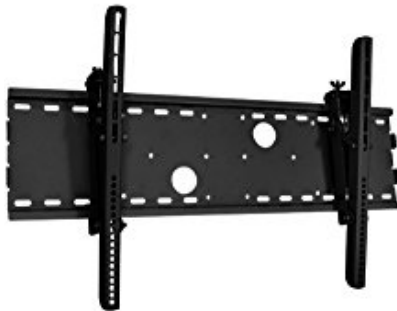

# BLACK ADJUSTABLE TILT/TILTING WALL MOUNT BRACKET FOR APEX LD4088 40' INCH LCD HDTV TV TELEVISION

## BLACK ADJUSTABLE TILT/TILTING WALL MOUNT BRACKET FOR APEX LD4088 40' INCH LCD HDTV TV TELEVISION

Browse for this innovative Black Adjustable Tilt/Tilting Wall Mount Bracket for Apex LD4088 40' Inch LCD HDTV TV Television, brought by reputable brand, this should be one of the recommended product that hold a comfortable 4.8 rating by their loyal audiences. It's pinned among the top reviewed item, depending on it repute positive rankings.

## **BLACK ADJUSTABLE TILT/TILTING WALL MOUNT BRACKET FOR APEX LD4088 40' INCH LCD HDTV TV TELEVISION**

**[ON SALE] BUY BLACK ADJUSTABLE TILT/TILTING WALL MOUNT BRACKET FOR  
APEX LD4088 40' INCH LCD HDTV TV TELEVISION**

<http://arctic-adventure.us/buy/B0036FOYWQ>

---

**[ON SALE] DISCOUNT BLACK ADJUSTABLE TILT/TILTING WALL MOUNT BRACKET  
FOR APEX LD4088 40' INCH LCD HDTV TV TELEVISION**

<http://arctic-adventure.us/buy/B0036FOYWQ>