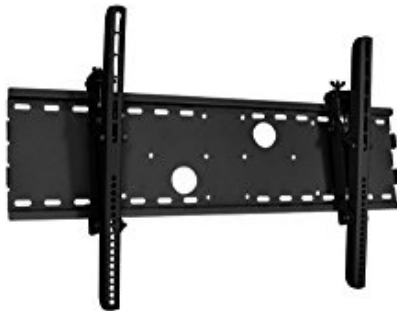

# BLACK TILT/TILTING WALL MOUNT BRACKET FOR HITACHI 42HDS69 PLASMA HDTV TV/TELEVISION

## BLACK TILT/TILTING WALL MOUNT BRACKET FOR HITACHI 42HDS69 PLASMA HDTV TV/TELEVISION

I recently stumbled upon this good product that eventually also receive great reputation and reference among their buyer, it is Black Tilt/Tilting Wall Mount Bracket for Hitachi 42HDS69 Plasma HDTV TV/Television presented by reputable brand. I had looked for this a while but still can't make up my thoughts, that's before I read all the encouraging opinions and even watch the excellent 4.8 product rating holds by it.

## **BLACK TILT/TILTING WALL MOUNT BRACKET FOR HITACHI 42HDS69 PLASMA HDTV TV/TELEVISION**

**[ON SALE] BUY BLACK TILT/TILTING WALL MOUNT BRACKET FOR HITACHI 42HDS69  
PLASMA HDTV TV/TELEVISION**

<http://arctic-adventure.us/buy/B0019D6ETS>

---

**[ON SALE] DISCOUNT BLACK TILT/TILTING WALL MOUNT BRACKET FOR HITACHI  
42HDS69 PLASMA HDTV TV/TELEVISION**

<http://arctic-adventure.us/buy/B0019D6ETS>

---

**[ON SALE] HOT BLACK TILT/TILTING WALL MOUNT BRACKET FOR HITACHI 42HDS69  
PLASMA HDTV TV/TELEVISION**