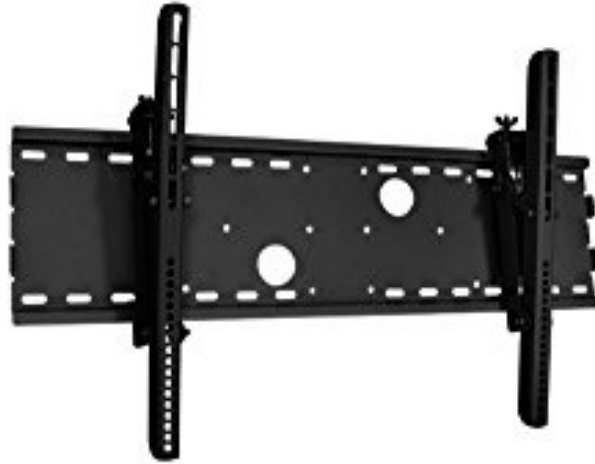

# BLACK TILT/TILTING WALL MOUNT BRACKET FOR HITACHI 42HDS69 PLASMA HDTV TV/TELEVISION

## BLACK TILT/TILTING WALL MOUNT BRACKET FOR HITACHI 42HDS69 PLASMA HDTV TV/TELEVISION

I recently stumbled upon this good product that eventually also receive great reputation and reference among their buyer, it is Black Tilt/Tilting Wall Mount Bracket for Hitachi 42HDS69 Plasma HDTV TV/Television presented by reputable brand. I had looked for this a while but still can't make up my thoughts, that's before I read all the encouraging opinions and even watch the excellent 4.8 product rating holds by it.

## **BLACK TILT/TILTING WALL MOUNT BRACKET FOR HITACHI 42HDS69 PLASMA HDTV TV/TELEVISION**

**[ON SALE] BUY BLACK TILT/TILTING WALL MOUNT BRACKET FOR HITACHI 42HDS69  
PLASMA HDTV TV/TELEVISION**

<http://arctic-adventure.us/buy/B0019D6ETS>

---

**[ON SALE] DISCOUNT BLACK TILT/TILTING WALL MOUNT BRACKET FOR HITACHI  
42HDS69 PLASMA HDTV TV/TELEVISION**

<http://arctic-adventure.us/buy/B0019D6ETS>

---

**[ON SALE] HOT BLACK TILT/TILTING WALL MOUNT BRACKET FOR HITACHI 42HDS69  
PLASMA HDTV TV/TELEVISION**