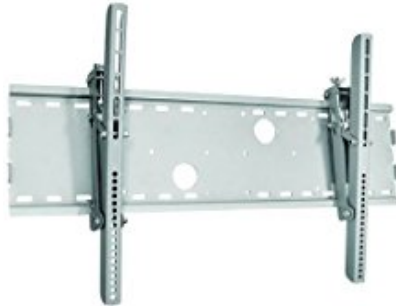

SILVER TILT/TILTING WALL MOUNT BRACKET FOR SONY KDL52XBR3 / KDL- 52XBR3 LCD HDTV TV/TELEVISION

SILVER TILT/TILTING WALL MOUNT BRACKET FOR SONY KDL52XBR3 / KDL-52XBR3 LCD HDTV TV/TELEVISION

If a perfect feedback rating serves as a warrantee of a trusted product, then this recent reputable brand product of Silver Tilt/Tilting Wall Mount Bracket for Sony KDL52XBR3 / KDL-52XBR3 LCD HDTV TV/Television couldn't be a disappointment. This unique product gets a tasty 0 customers rating which also turn this product become among the most popular product within product section, no real surprise to me though.

SILVER TILT/TILTING WALL MOUNT BRACKET FOR SONY KDL52XBR3 / KDL-52XBR3 LCD HDTV TV/TELEVISION

**[ON SALE] BUY SILVER TILT/TILTING WALL MOUNT BRACKET FOR SONY
KDL52XBR3 / KDL-52XBR3 LCD HDTV TV/TELEVISION**

<http://arctic-adventure.us/buy/B0019D0SL8>

**[ON SALE] DISCOUNT SILVER TILT/TILTING WALL MOUNT BRACKET FOR SONY
KDL52XBR3 / KDL-52XBR3 LCD HDTV TV/TELEVISION**

<http://arctic-adventure.us/buy/B0019D0SL8>

**[ON SALE] HOT SILVER TILT/TILTING WALL MOUNT BRACKET FOR SONY
KDL52XBR3 / KDL-52XBR3 LCD HDTV TV/TELEVISION**

<http://arctic-adventure.us/buy/B0019D0SL8>

**[ON SALE] TOP SILVER TILT/TILTING WALL MOUNT BRACKET FOR SONY
KDL52XBR3 / KDL-52XBR3 LCD HDTV TV/TELEVISION**